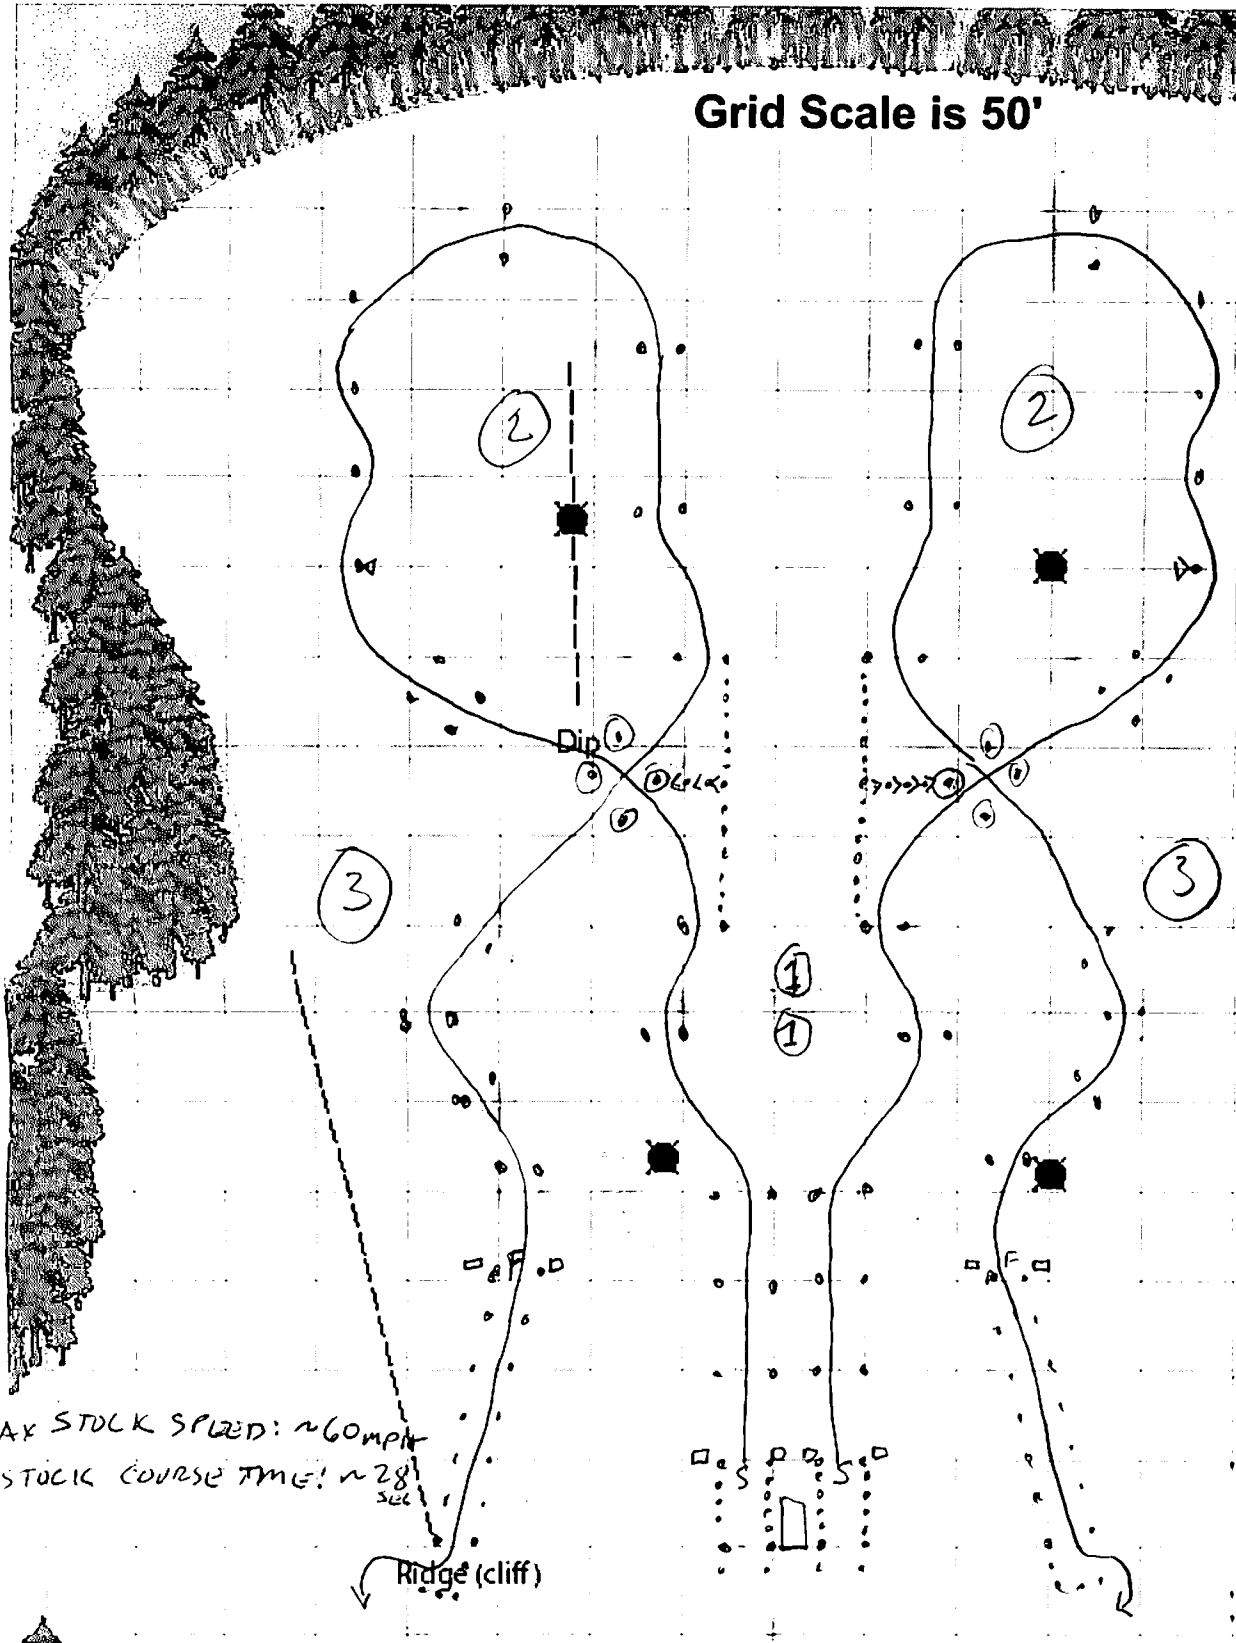

Grid Scale is 50'

MAX STOCK SPEED: ~60mph  
 HISTORIC COURSE TIME: ~28  
 sec

PRIE GRID

GRID

SPECTATOR AREA  
 Spectator Area this  
 side of trench

Pacific Building

~~Event #4~~

~~Fordahl Motorsports~~

~~2007 SOLO Regional Series~~

SoaTrac  
 Federal Way  
 WA

Jim's Detail Shop

NWR of SCCA presents

July 18, 19

Hampton Mills  
 Packwood, WA

Course Designer: Joe Goeke

Next Event: July 14/15 Packwood